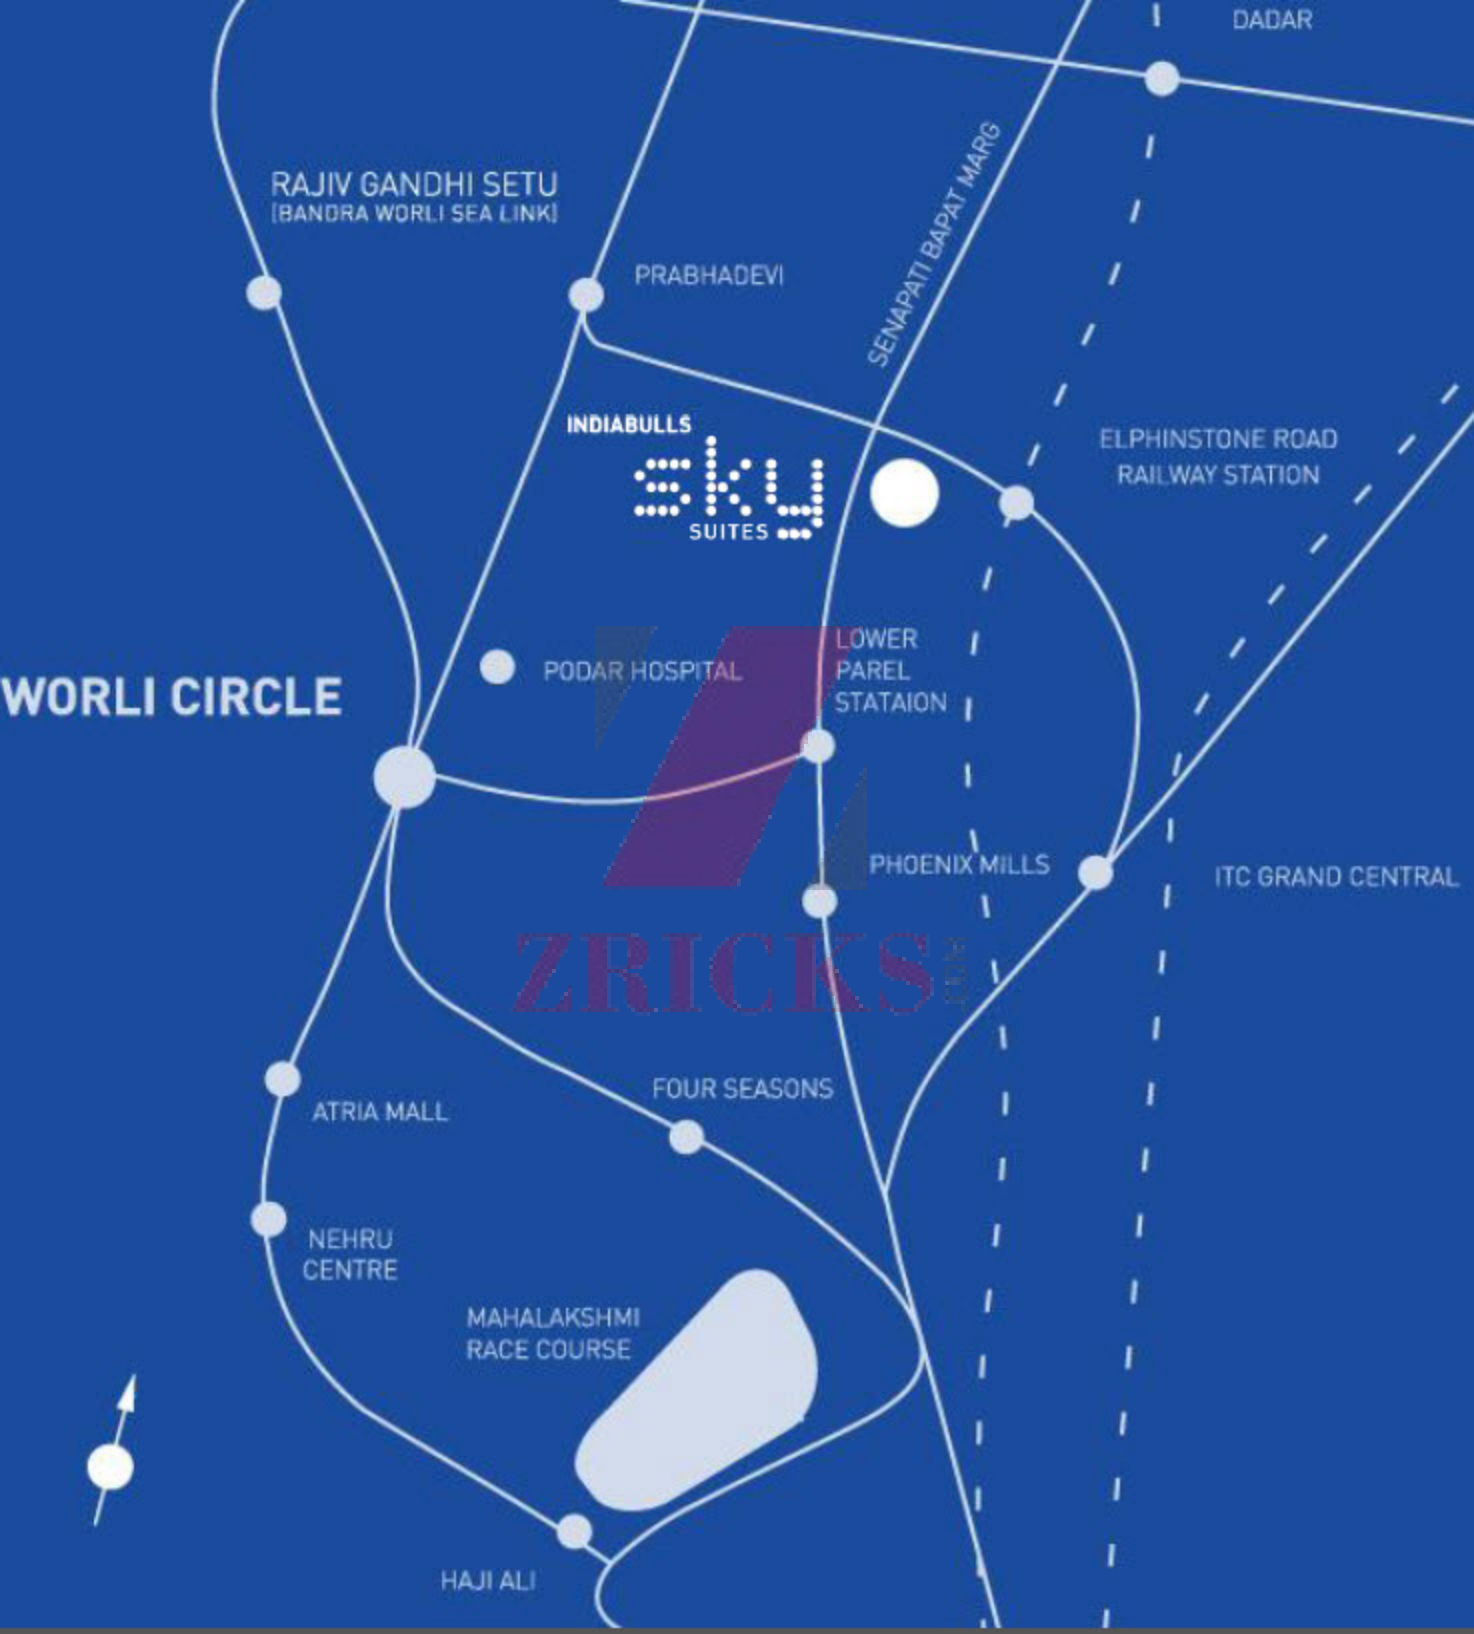

Eggenstone Road
Railway Station

Mikado
France Centre

SKU
Landscape

Central Drive

Central Drive

Office Tower B

Office
Centre

Office
Tower A

SKU
Landscape

SKU
Landscape

DADAR

RAJIV GANDHI SETU
(BANDRA WORLI SEA LINK)

PRABHADEVI

SENAPATI BAPAT MARG

INDIABULLS

sky
SUITES

ELPHINSTONE ROAD
RAILWAY STATION

WORLI CIRCLE

PODAR HOSPITAL

LOWER
PAREL
STATION

PHOENIX MILLS

ITC GRAND CENTRAL

ZRICKS

ATRIA MALL

FOUR SEASONS

NEHRU
CENTRE

MAHALAKSHMI
RACE COURSE

HAJI ALI